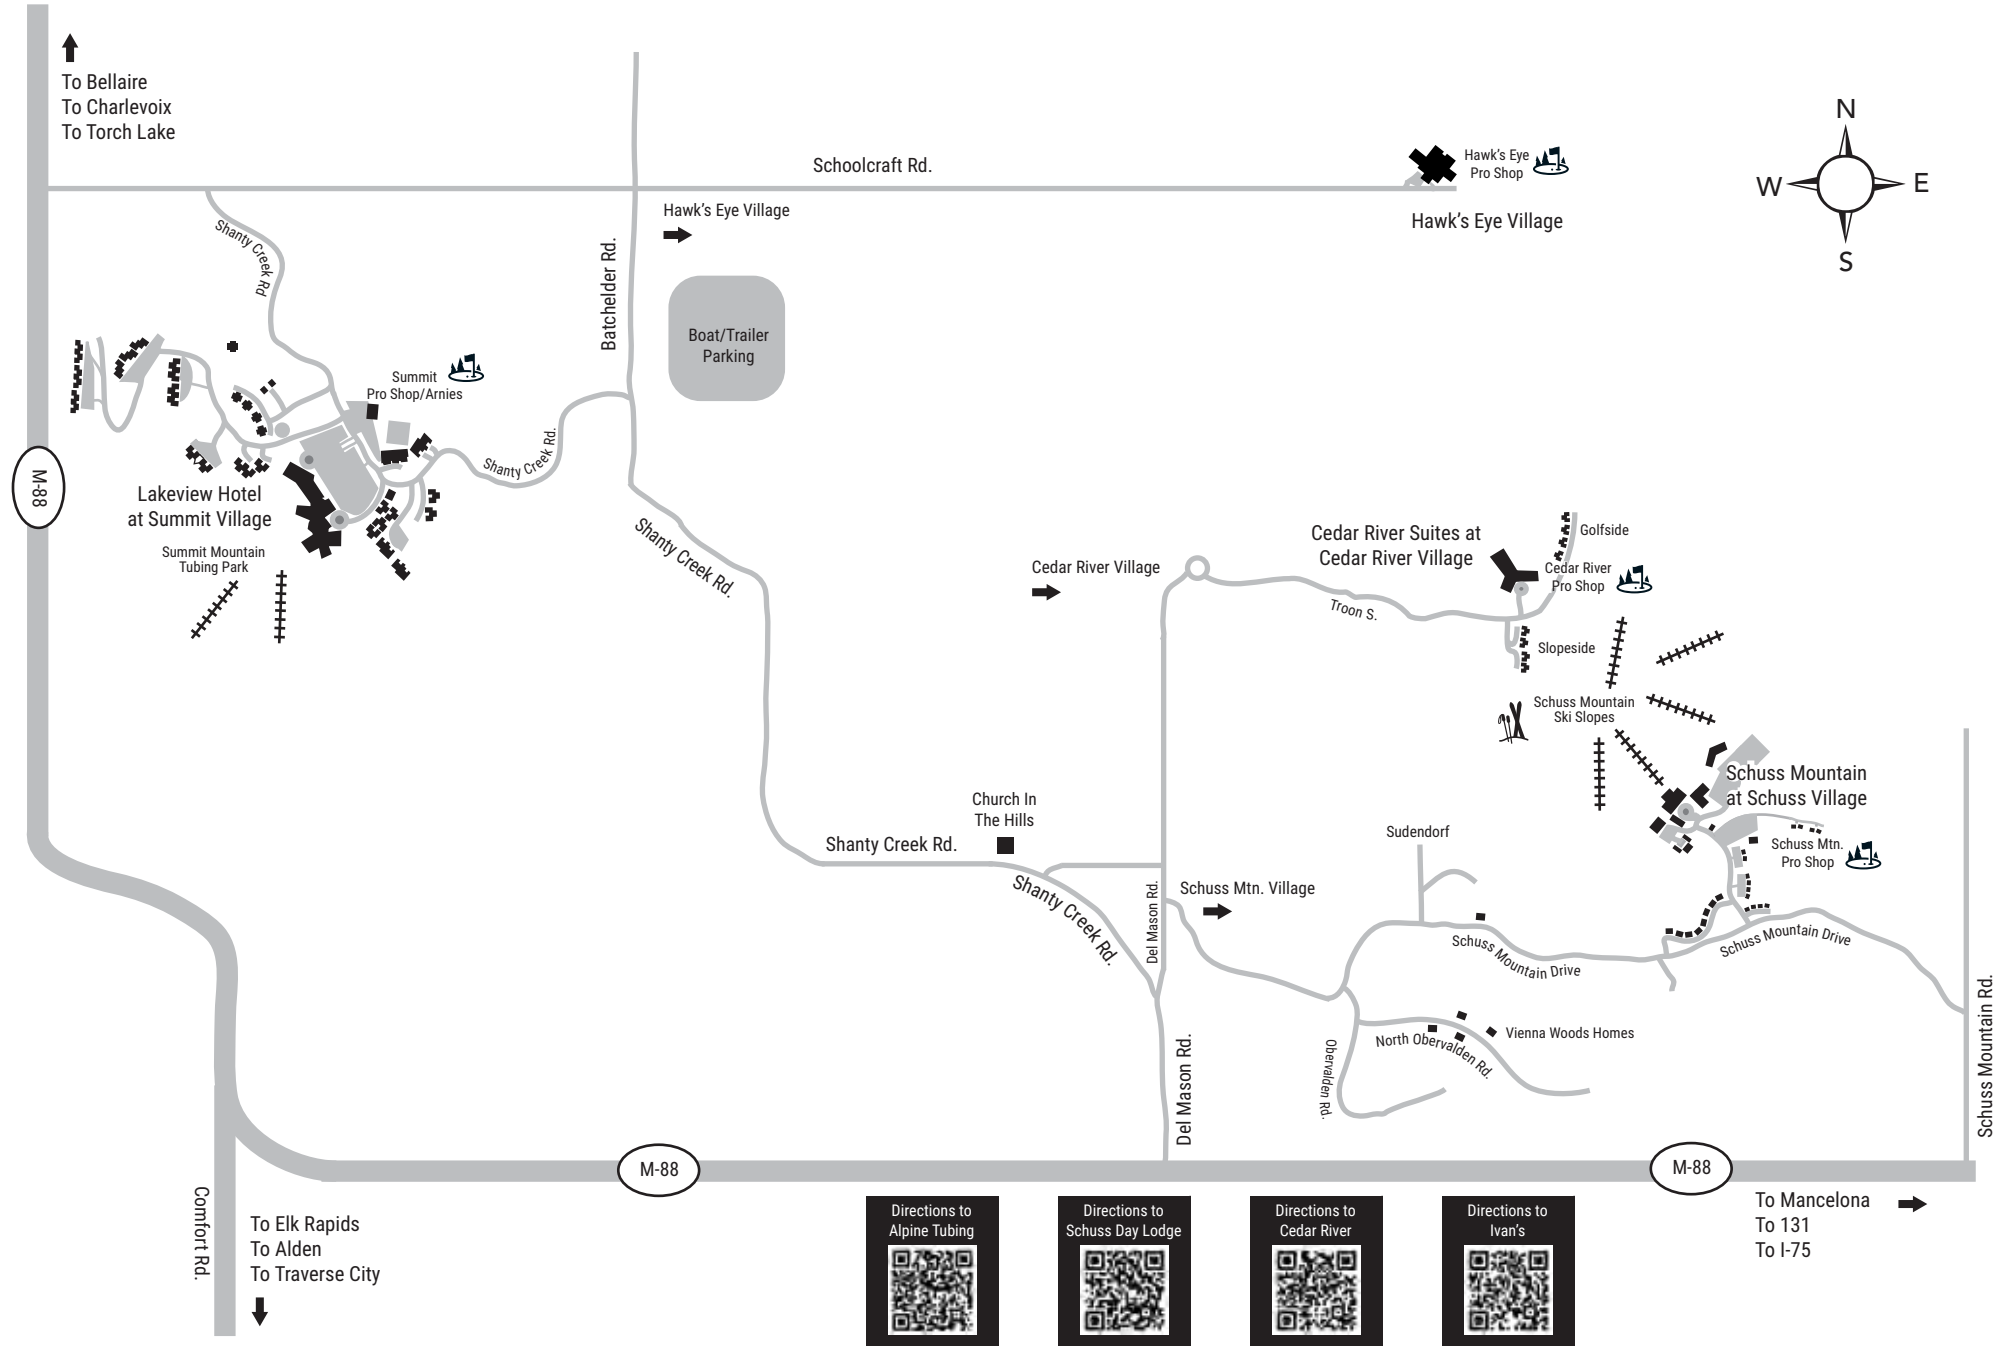

↑
 To Bellaire
 To Charlevoix
 To Torch Lake

↓
 To Elk Rapids
 To Alden
 To Traverse City

Directions to
Alpine Tubing

Directions to
Schuss Day Lodge

Directions to
Cedar River

Directions to
Ivan's

→
 To Mancelona
 To 131
 To I-75

SHANTY CREEK RESORT

RESORT MAP

Lakeview Hotel at Summit Village
 5780 Shanty Creek Road
 Bellaire, MI 49615

The Lodge at Cedar River Village
 2400 Troon South
 Bellaire, MI 49615

Schuss Mountain
 1826 Schuss Mountain Ln
 Mancelona, MI 49659

Hawk's Eye
 2620 Hawk's Eye Drive
 Bellaire, MI 49615