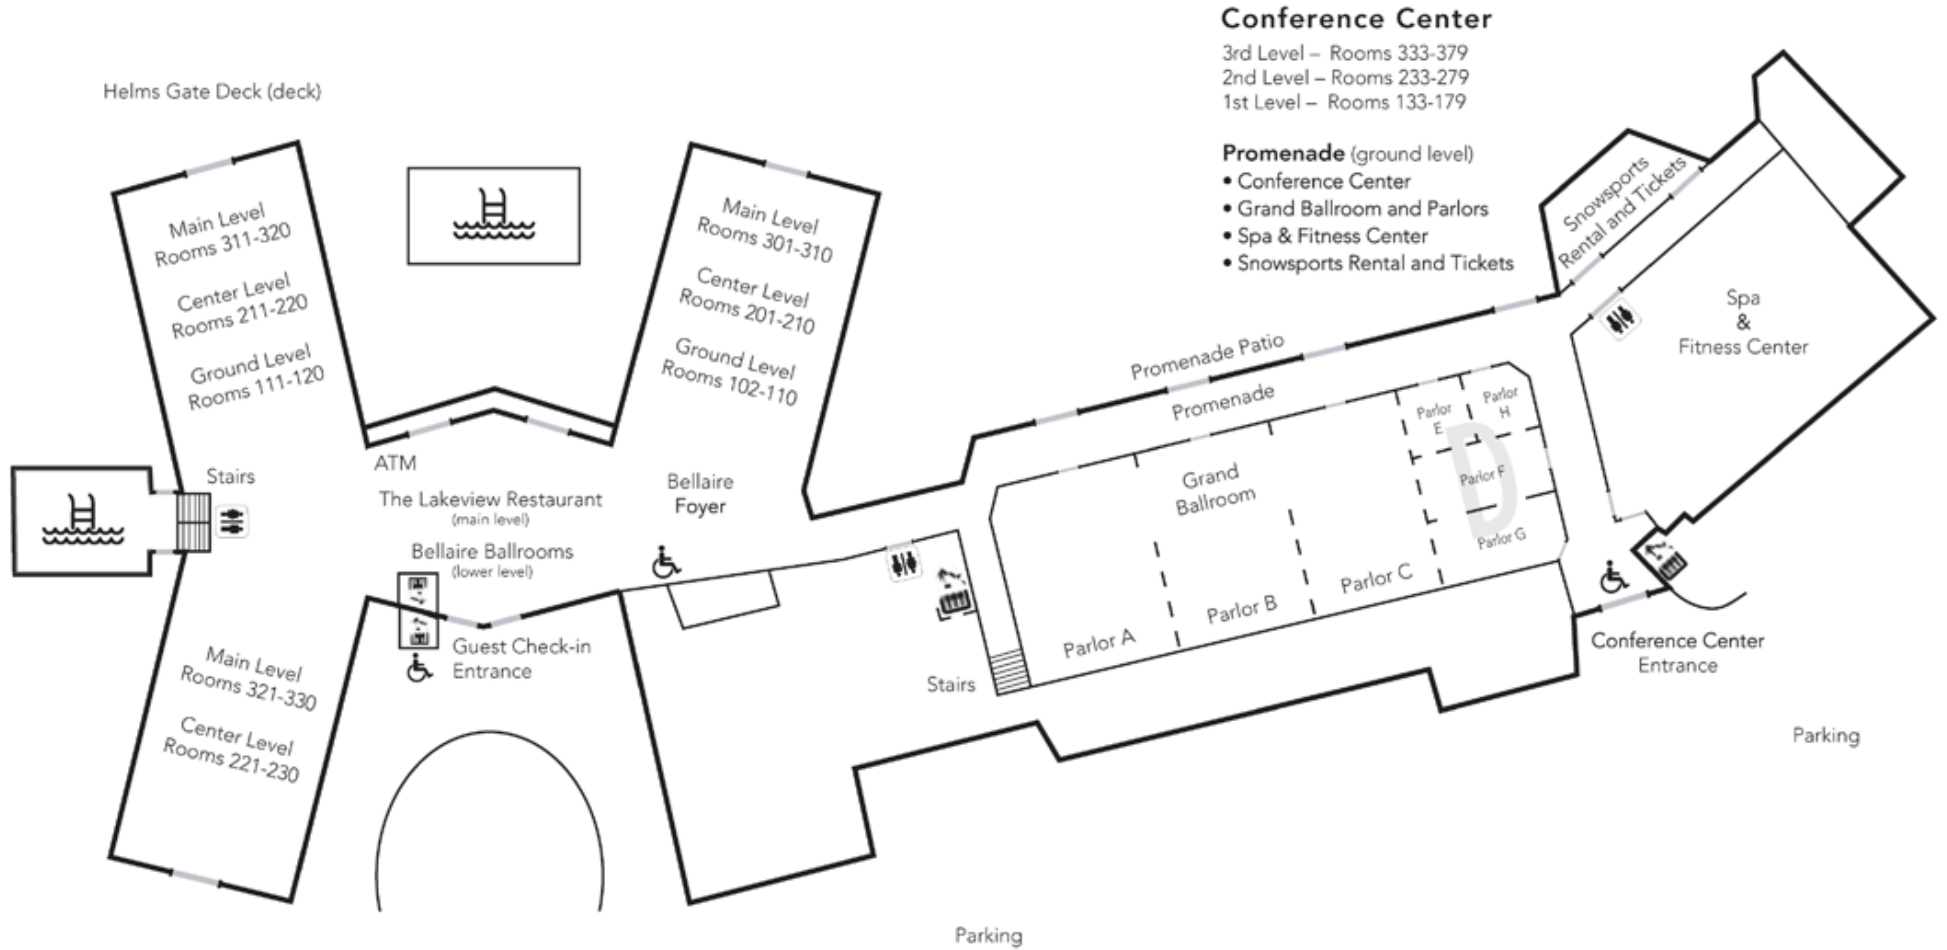

Ice Machines (ground level)

- Indoor Pool area
- Bellaire Foyer
- Conference Center (2nd level)

Vending Machines

- Indoor Pool area
- Bellaire Foyer (center level)
- Conference Center Entrance
- Conference Center 1st, 2nd & 3rd level (soda only)

Conference Center

- 3rd Level – Rooms 333-379
- 2nd Level – Rooms 233-279
- 1st Level – Rooms 133-179

Promenade (ground level)

- Conference Center
- Grand Ballroom and Parlors
- Spa & Fitness Center
- Snowsports Rental and Tickets