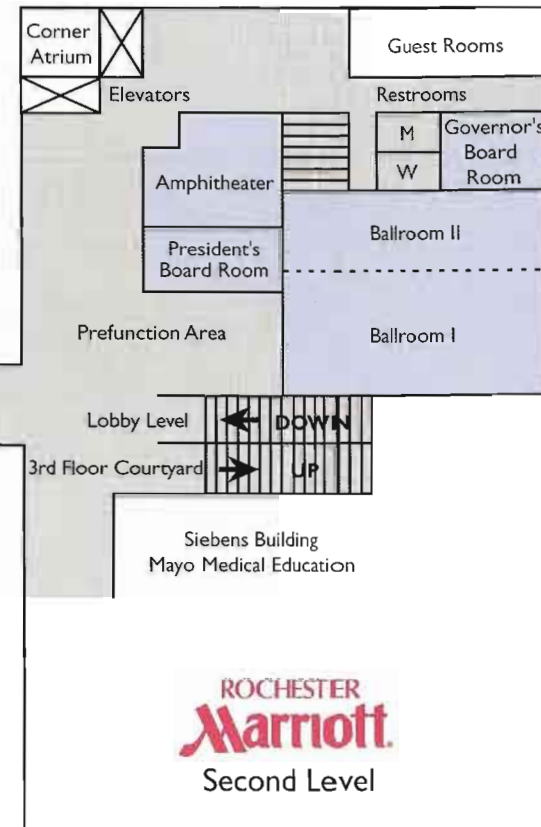

The Kahler
GRAND HOTEL

ph 507.280.6200
20 SW Second Avenue
Rochester, MN 55902

ROCHESTER
Marriott

ph 507.280.6000
101 SW First Avenue
Rochester, MN 55902

D. Pike
9/28/06

Allow time to explore over 60 novelty shops, boutiques and small eateries located within our complex.

Meeting Room Maps

ROCHESTER
Marriott
Second Level

Meeting Room Maps

Allow time to explore over 60 novelty shops, boutiques and small eateries located within our complex.

ph 507.280.6200
20 SW Second Avenue
Rochester, MN 55902